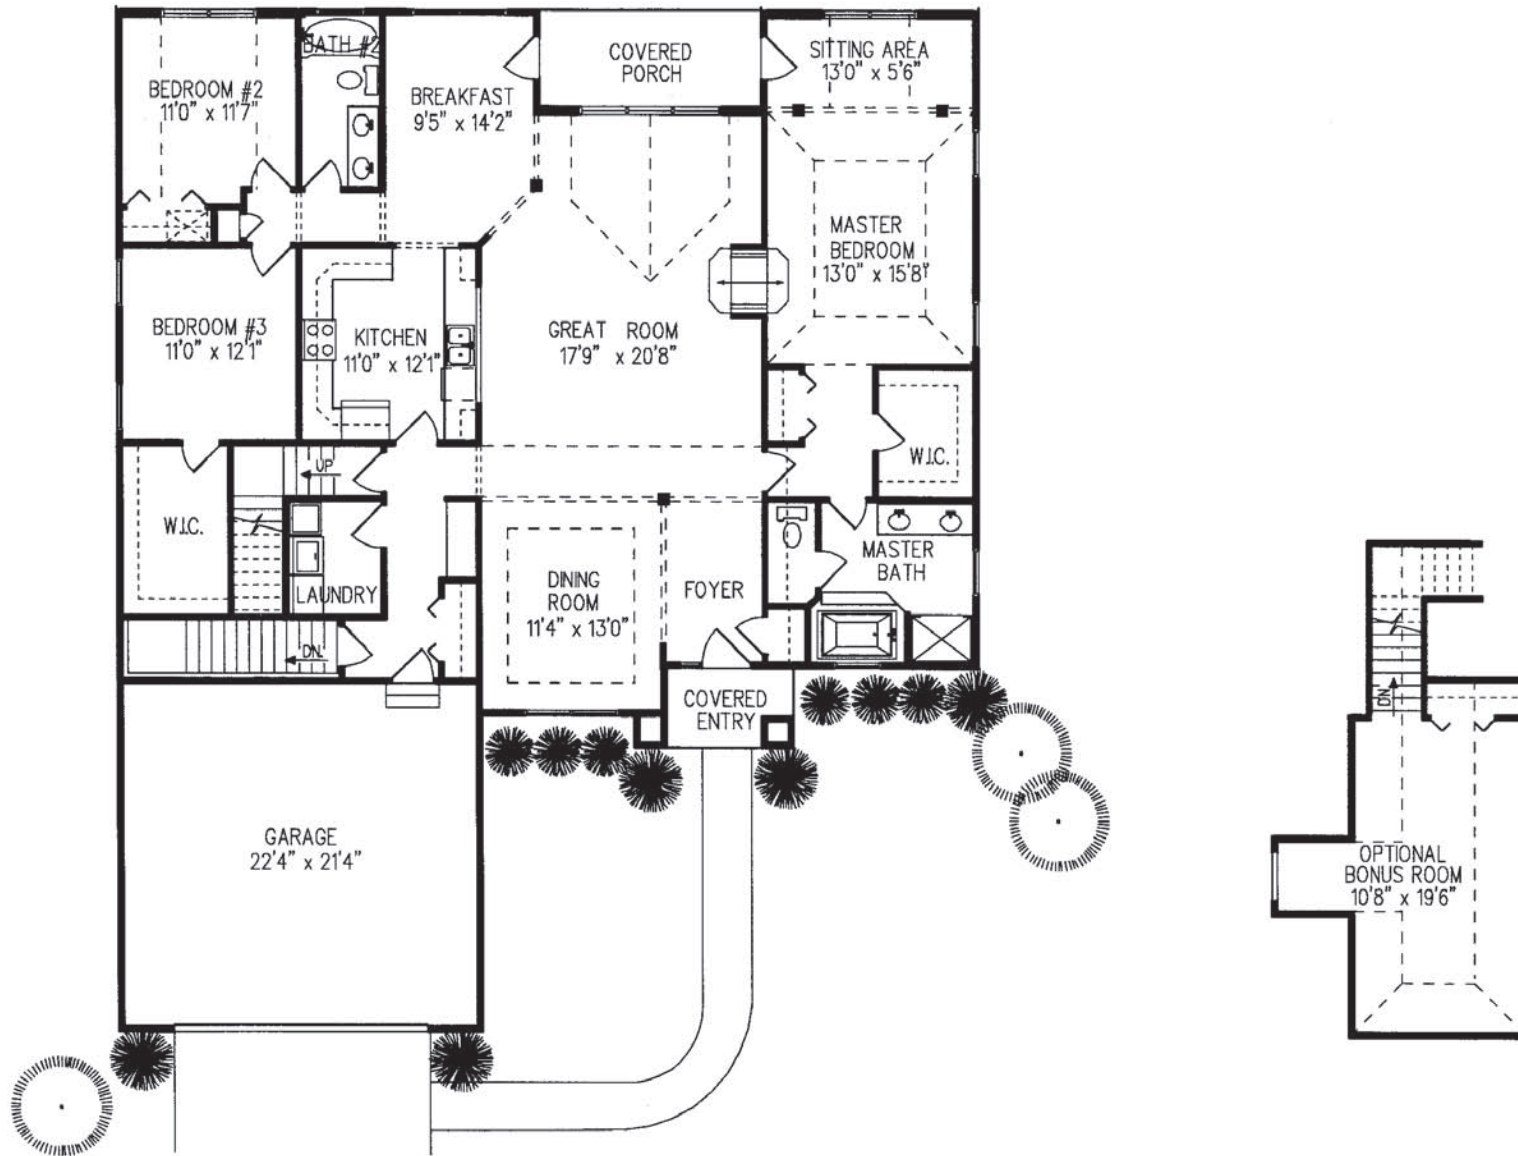

Abruzzi

CAPE COD » 2,200 - 2,500 Square Feet Living

- » Three Bedroom
- » Two Full Bath
- » Kitchen
- » Breakfast Room
- » Great Room
- » Dining Room
- » Laundry
- » Covered Porch
- » Full Basement
- » Two Car Garage
- » Optional Bonus Room

FIRST FLOOR