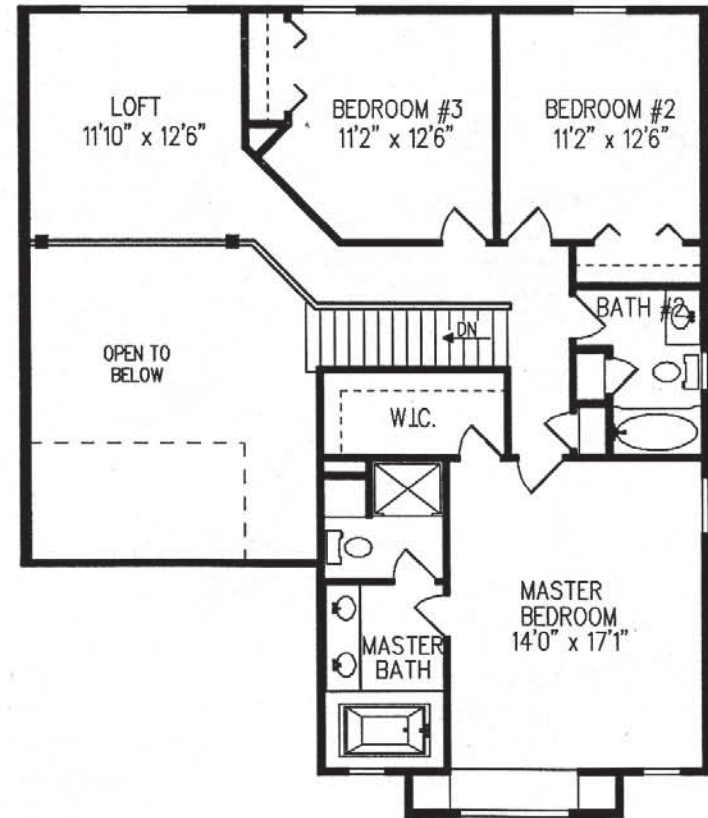

Betina II

COLONIAL » 2,343 Square Feet Living

- » Three Bedroom
- » Two and a Half Bath
- » Kitchen
- » Family Room
- » Living Room
- » Dining Room
- » Sun Room
- » Loft
- » Laundry
- » Full Basement
- » Two Car Garage

FIRST FLOOR

SECOND FLOOR