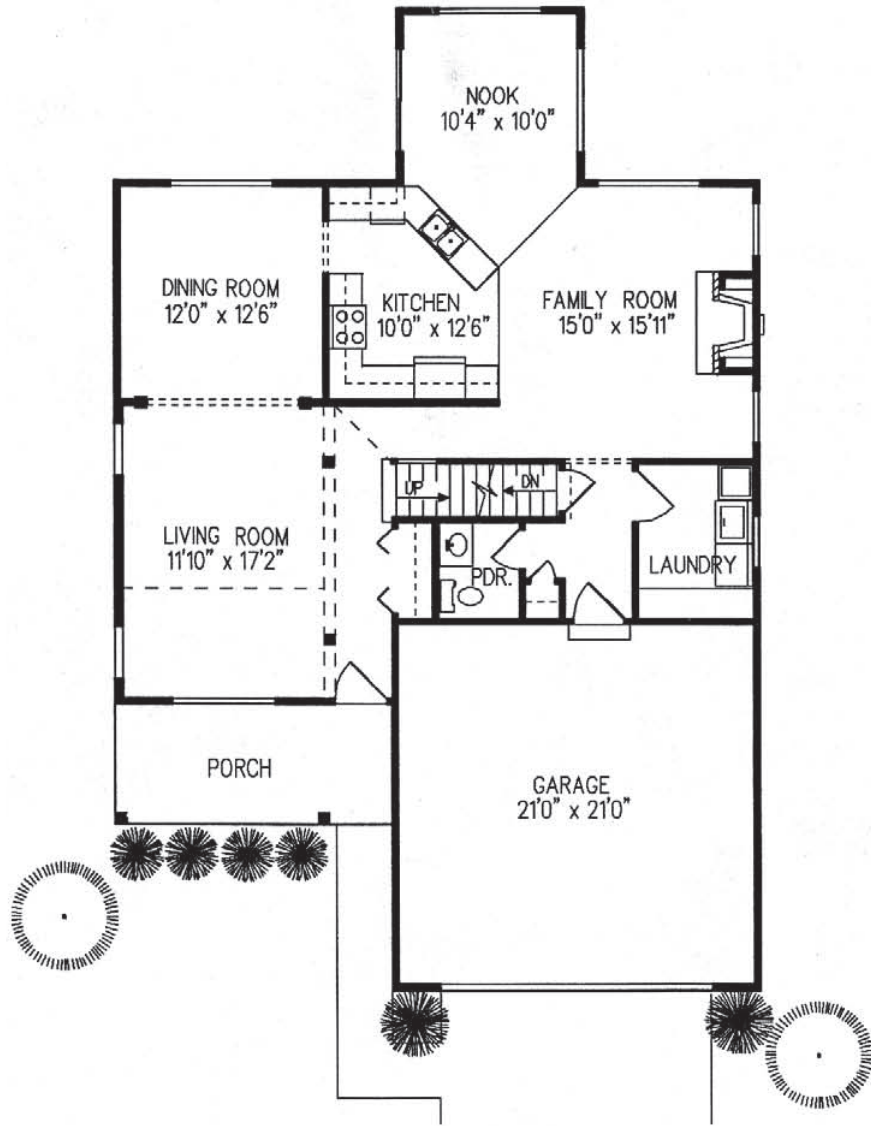

Betina II

COLONIAL » 2,343 Square Feet Living

- » Three Bedroom
- » Two and a Half Bath
- » Kitchen
- » Family Room
- » Living Room
- » Dining Room
- » Sun Room
- » Loft
- » Laundry
- » Full Basement
- » Two Car Garage

FIRST FLOOR

SECOND FLOOR