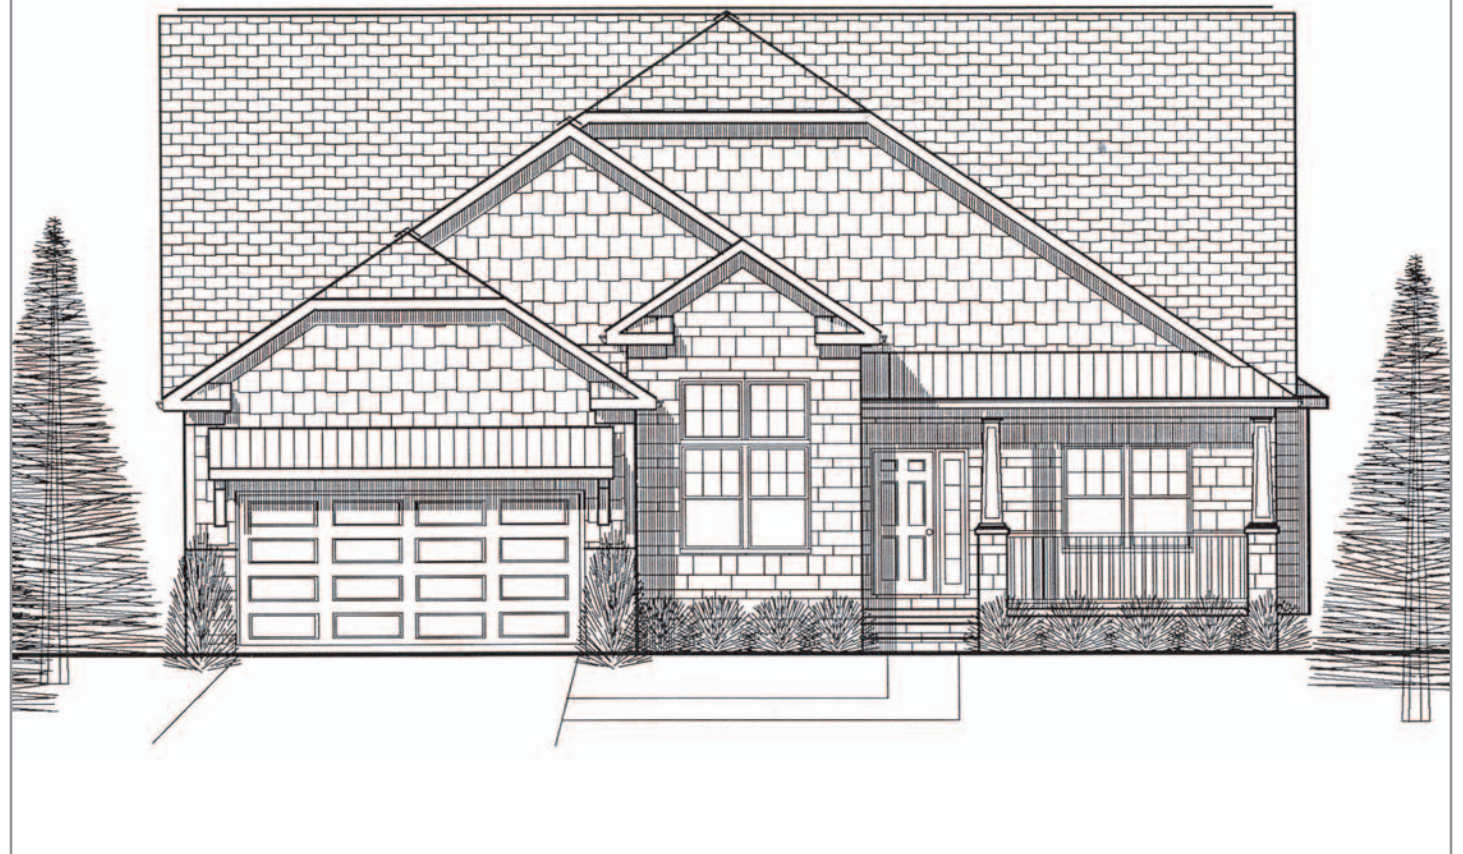

Chieti

RANCH » 2,332 Square Feet Living

- » Three Bedroom
- » Two Full Bath
- » Kitchen
- » Breakfast Room
- » Great Room
- » Dining Room
- » Sun Room
- » Laundry
- » Full Basement
- » Two Car Garage

FIRST FLOOR