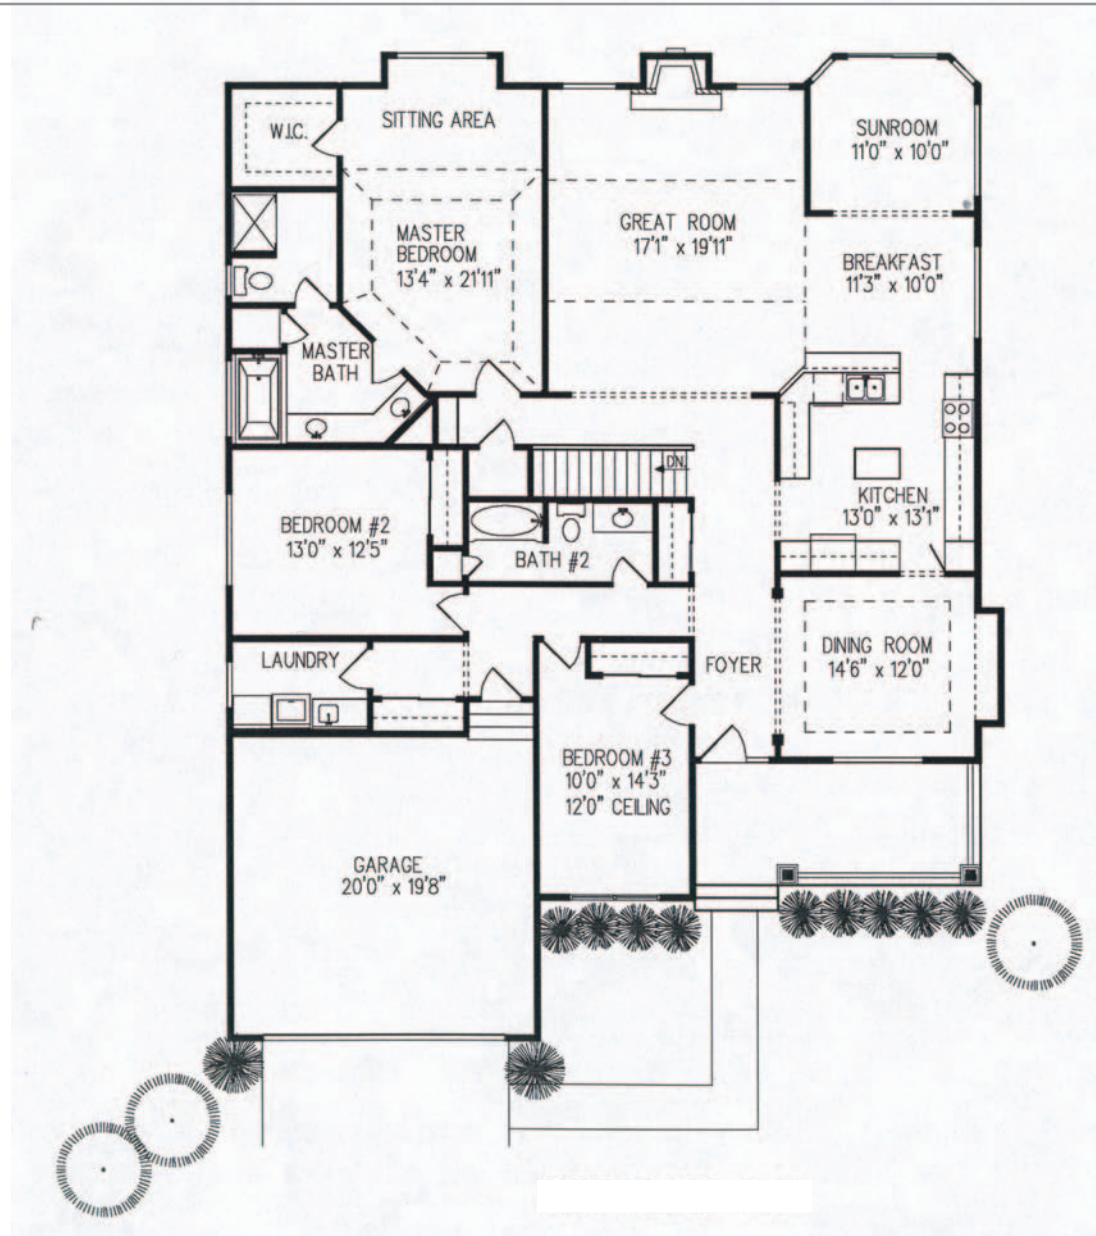

Chieti

RANCH » 2,332 Square Feet Living

- » Three Bedroom
- » Two Full Bath
- » Kitchen
- » Breakfast Room
- » Great Room
- » Dining Room
- » Sun Room
- » Laundry
- » Full Basement
- » Two Car Garage

FIRST FLOOR