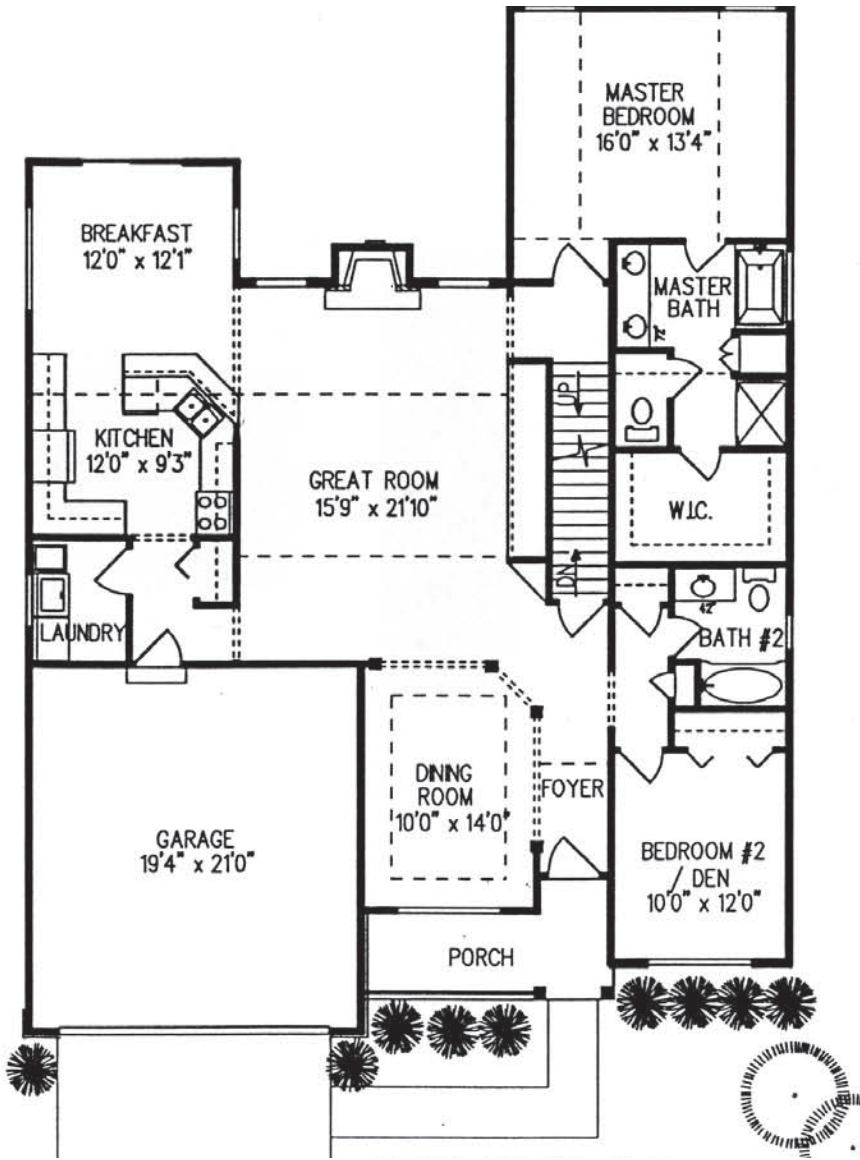

Firenze

CAPE COD » 2,452 - 2,600 Square Feet Living

- » Three to Four Bedroom
- » Two to Three Full Bath
- » Kitchen
- » Breakfast Room
- » Great Room
- » Dining Room
- » Loft
- » Laundry
- » Full Basement
- » Two Car Garage

FIRST FLOOR

SECOND FLOOR