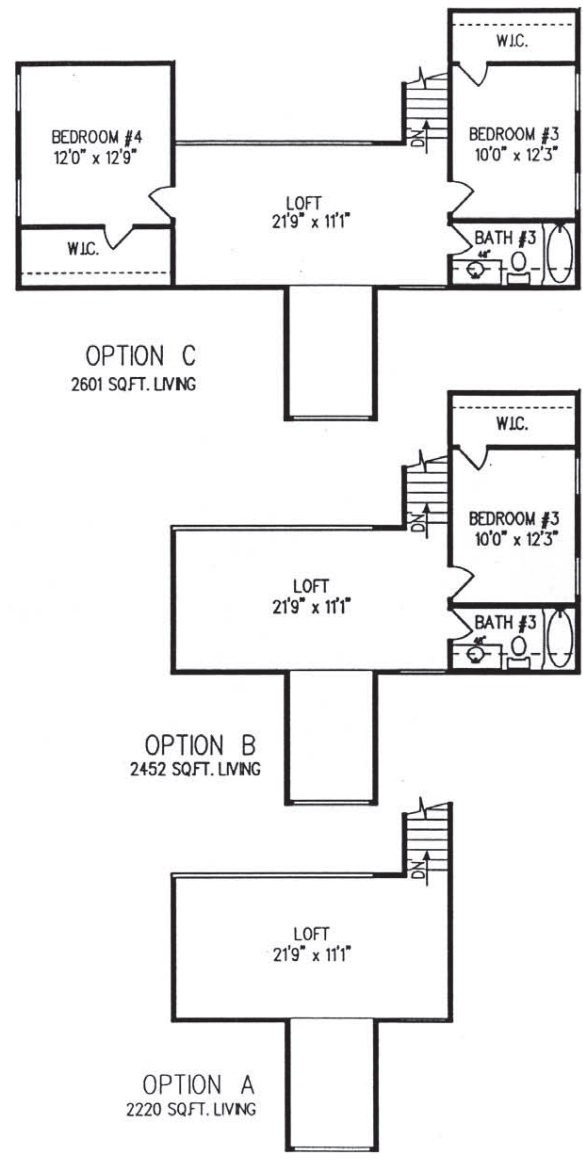

Firenze

CAPE COD » 2,452 - 2,600 Square Feet Living

- » Three to Four Bedroom
- » Two to Three Full Bath
- » Kitchen
- » Breakfast Room
- » Great Room
- » Dining Room
- » Loft
- » Laundry
- » Full Basement
- » Two Car Garage

FIRST FLOOR

SECOND FLOOR