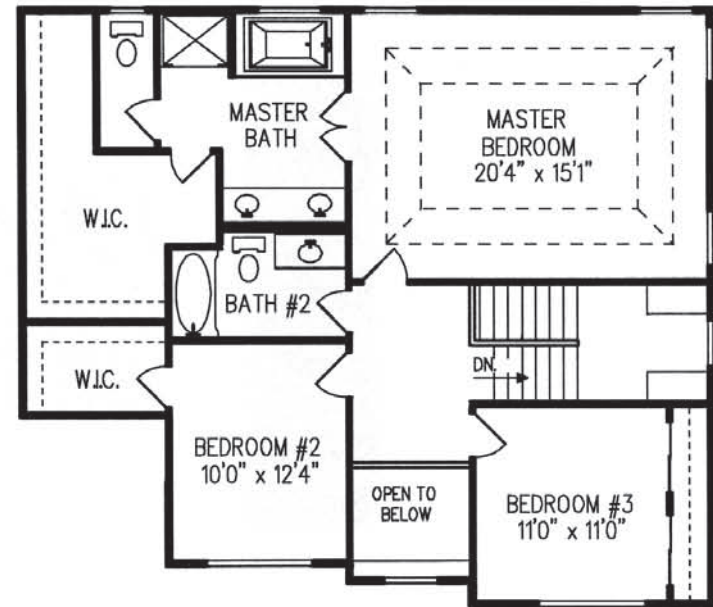

Milan II

COLONIAL » 2,622 - 2,788 Square Feet Living

- » Four Bedroom
- » Three Full Bath
- » Kitchen
- » Breakfast Room
- » Family Room
- » Living Room
- » Dining Room
- » Laundry
- » Full Basement
- » Two Car Garage
- » Optional Sun Room

FIRST FLOOR

SECOND FLOOR