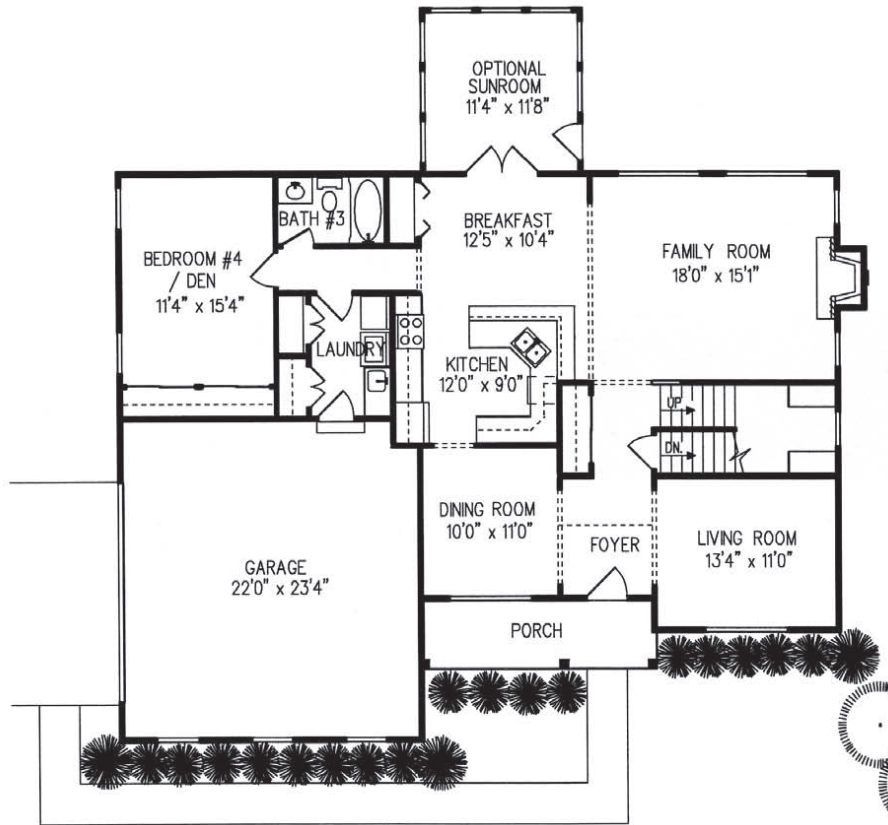

Milan II

COLONIAL » 2,622 - 2,788 Square Feet Living

- » Four Bedroom
- » Three Full Bath
- » Kitchen
- » Breakfast Room
- » Family Room
- » Living Room
- » Dining Room
- » Laundry
- » Full Basement
- » Two Car Garage
- » Optional Sun Room

FIRST FLOOR

SECOND FLOOR