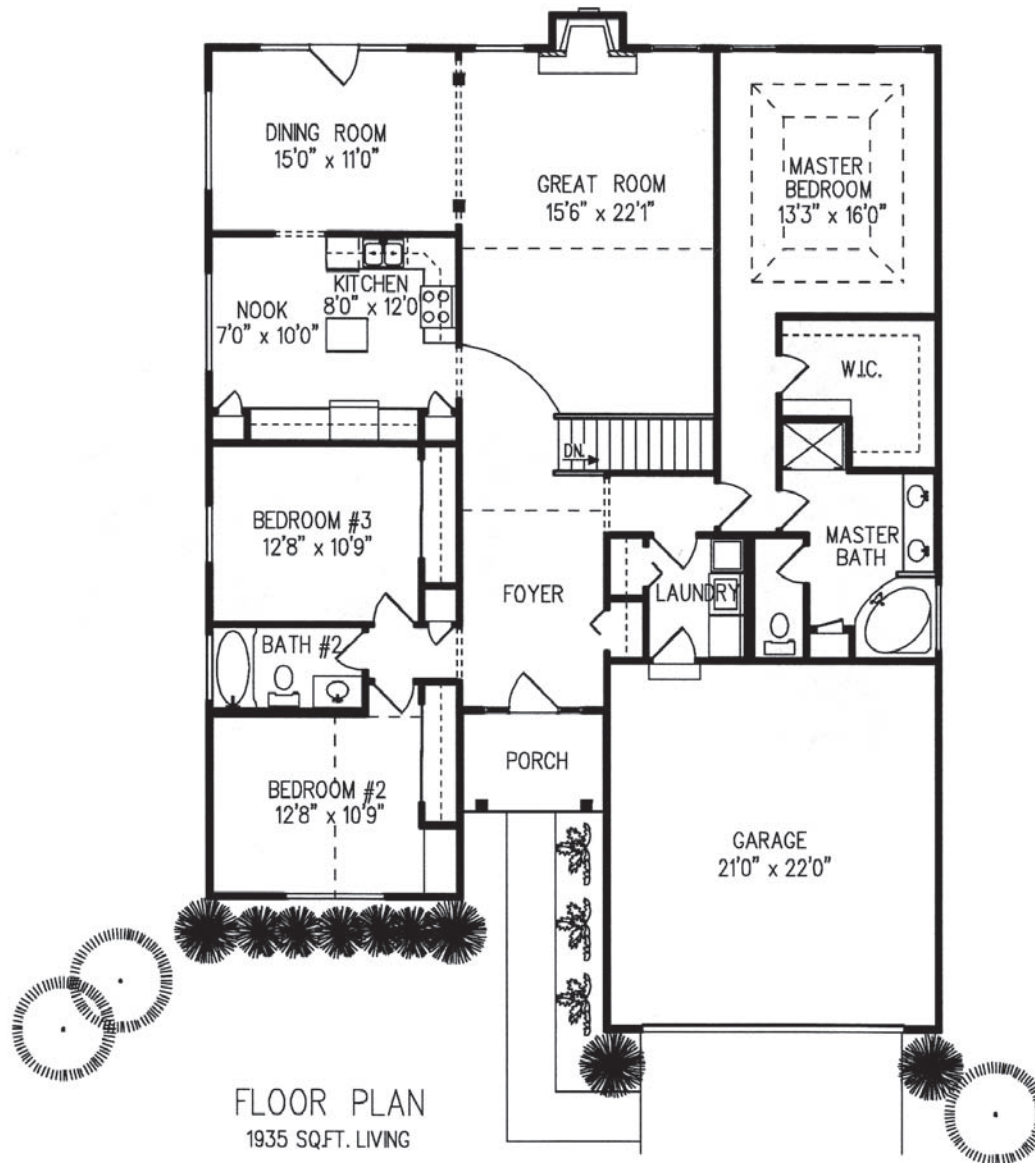

Napoli

RANCH » 1,935 Square Feet Living

- » Three Bedroom
- » Two Full Bath
- » Kitchen
- » Great Room
- » Dining Room
- » Laundry
- » Full Basement
- » Two Car Garage

FLOOR PLAN
1935 SQ.FT. LIVING

FIRST FLOOR