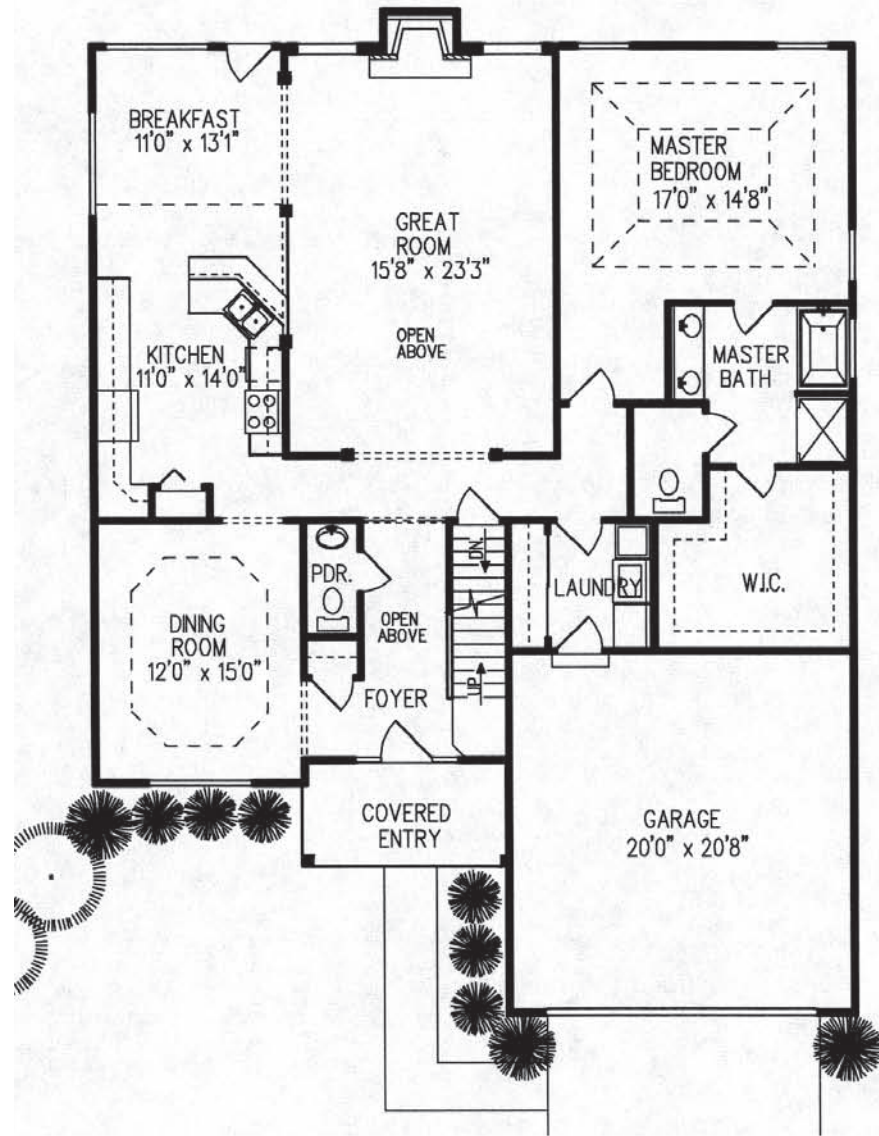

# Pisa II

CAPE COD » 2,443 - 2,675 Square Feet Living

- » Three Bedroom
- » Two and a Half Bath
- » Kitchen
- » Breakfast Room
- » Great Room
- » Dining Room
- » Laundry
- » Full Basement
- » Two Car Garage
- » Optional Sitting Room

FIRST FLOOR

SECOND FLOOR