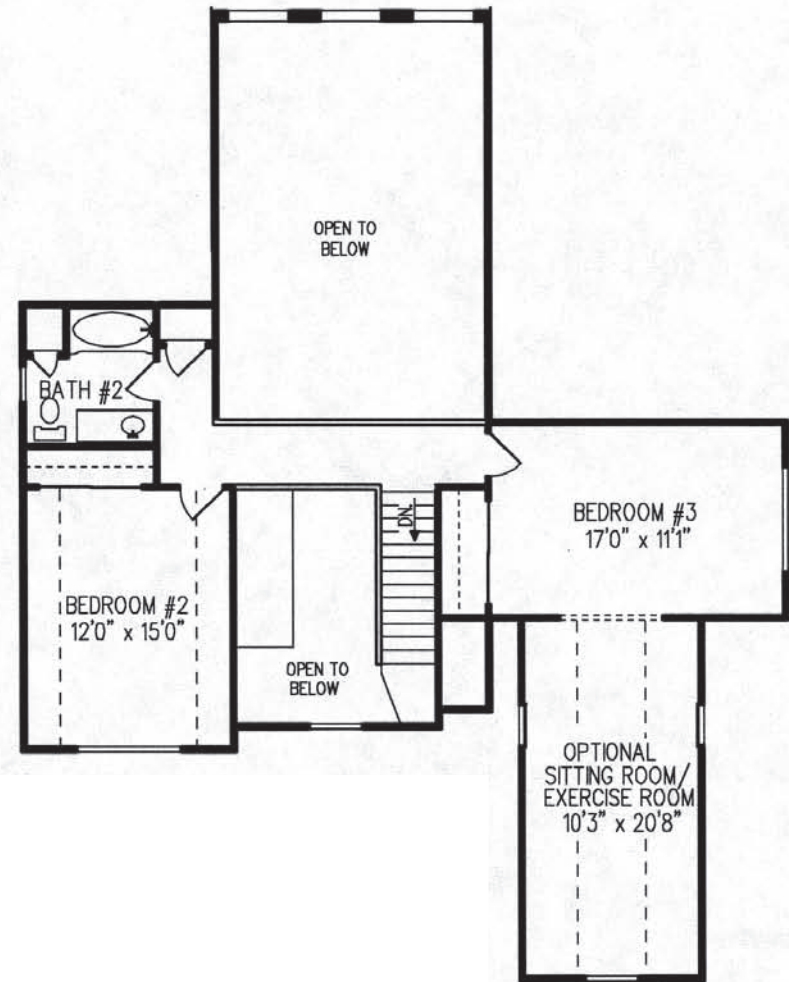

# Pisa II

CAPE COD » 2,443 - 2,675 Square Feet Living

- » Three Bedroom
- » Two and a Half Bath
- » Kitchen
- » Breakfast Room
- » Great Room
- » Dining Room
- » Laundry
- » Full Basement
- » Two Car Garage
- » Optional Sitting Room

FIRST FLOOR

SECOND FLOOR