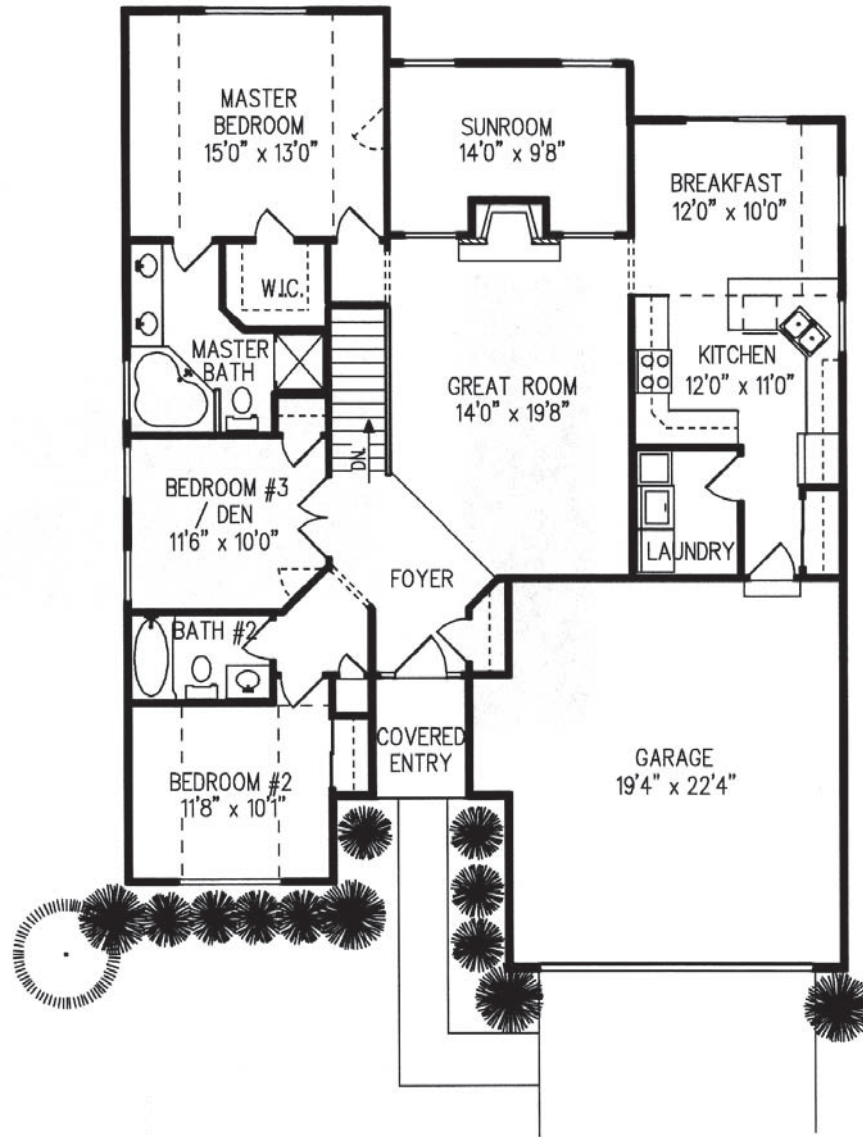

Rivisondoli

RANCH » 1,583 Square Feet Living

- » Three Bedroom
- » Two Full Bath
- » Kitchen
- » Breakfast Room
- » Great Room
- » Sun Room
- » Laundry
- » Full Basement
- » Two Car Garage

FIRST FLOOR