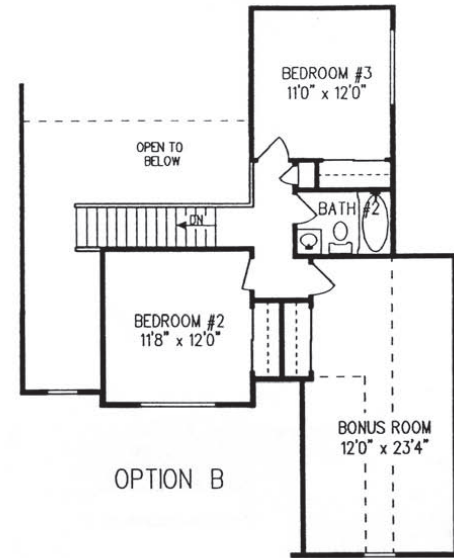

Roma

CAPE COD » 1,950 - 2,347 Square Feet Living

- » Three Bedroom
- » Two and a Half Bath
- » Kitchen
- » Breakfast Room
- » Great Room
- » Dining Room
- » Laundry
- » Full Basement
- » Two Car Garage
- » Optional Sun Room
- » Optional Bonus Room

FIRST FLOOR

OPTION B

SECOND FLOOR PLAN

OPTION A

SECOND FLOOR