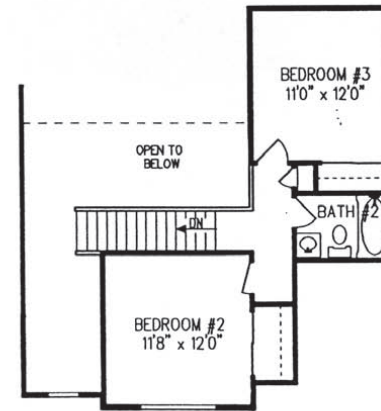

Roma

CAPE COD » 1,950 - 2,347 Square Feet Living

- » Three Bedroom
- » Two and a Half Bath
- » Kitchen
- » Breakfast Room
- » Great Room
- » Dining Room
- » Laundry
- » Full Basement
- » Two Car Garage
- » Optional Sun Room
- » Optional Bonus Room

FIRST FLOOR

OPTION B

SECOND FLOOR PLAN

OPTION A

SECOND FLOOR