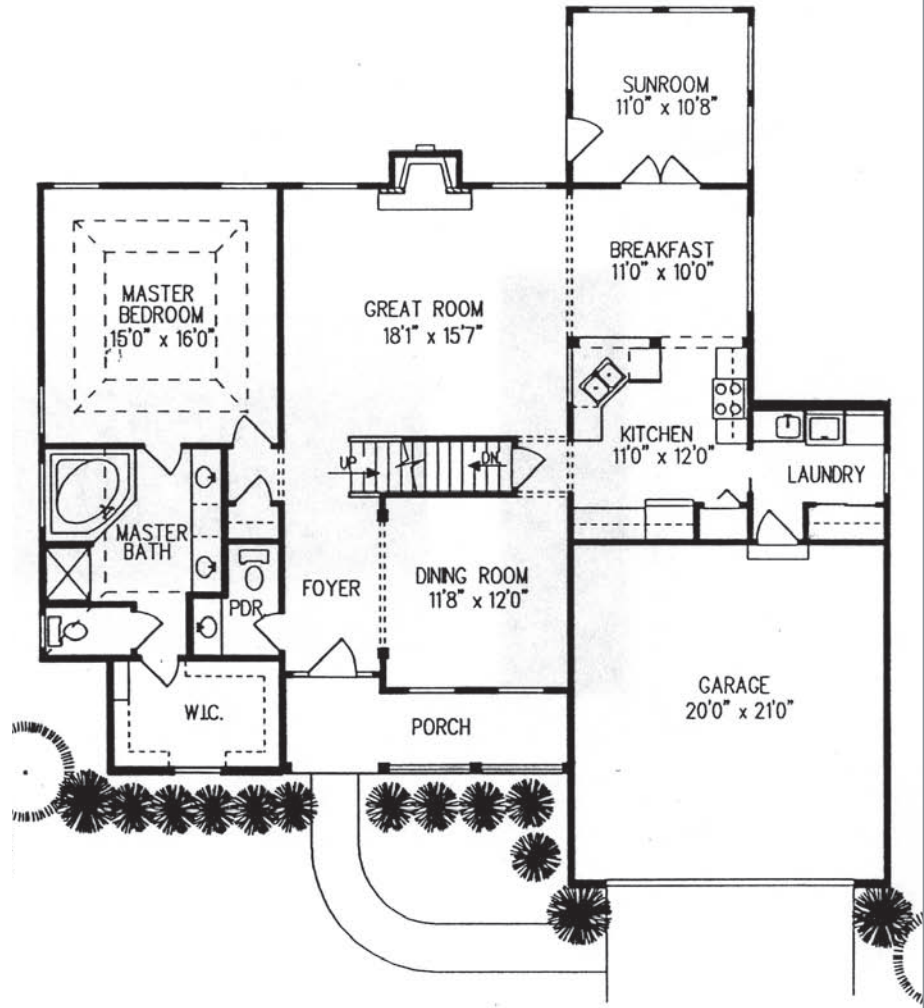

Roma

CAPE COD » 1,950 - 2,347 Square Feet Living

- » Three Bedroom
- » Two and a Half Bath
- » Kitchen
- » Breakfast Room
- » Great Room
- » Dining Room
- » Laundry
- » Full Basement
- » Two Car Garage
- » Optional Sun Room
- » Optional Bonus Room

FIRST FLOOR

OPTION B

SECOND FLOOR PLAN

OPTION A

SECOND FLOOR