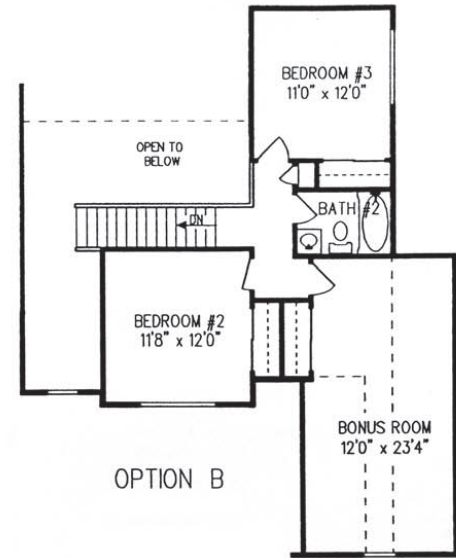

Roma II

CAPE COD » 2,297 - 2,802 Square Feet Living

- » Three Bedroom
- » Two and a Half Bath
- » Kitchen
- » Breakfast Room
- » Great Room
- » Dining Room
- » Laundry
- » Full Basement
- » Two Car Garage
- » Optional Sun Room
- » Optional Bonus Room

FIRST FLOOR

OPTION B

SECOND FLOOR PLAN

OPTION A

SECOND FLOOR