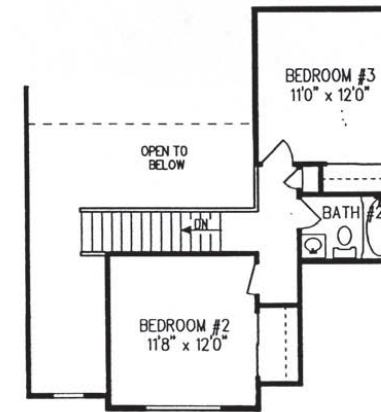

Roma II

CAPE COD » 2,297 - 2,802 Square Feet Living

- » Three Bedroom
- » Two and a Half Bath
- » Kitchen
- » Breakfast Room
- » Great Room
- » Dining Room
- » Laundry
- » Full Basement
- » Two Car Garage
- » Optional Sun Room
- » Optional Bonus Room

FIRST FLOOR

OPTION B

SECOND FLOOR PLAN

OPTION A

SECOND FLOOR