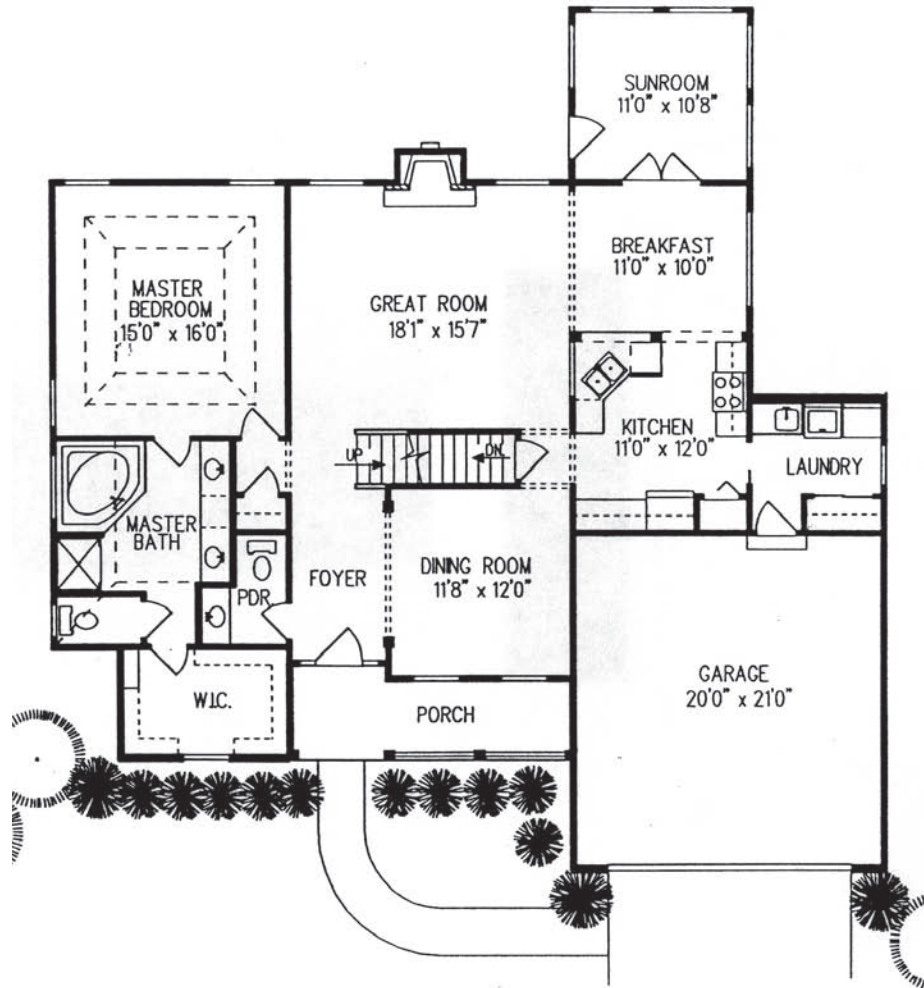

Roma II

CAPE COD » 2,297 - 2,802 Square Feet Living

- » Three Bedroom
- » Two and a Half Bath
- » Kitchen
- » Breakfast Room
- » Great Room
- » Dining Room
- » Laundry
- » Full Basement
- » Two Car Garage
- » Optional Sun Room
- » Optional Bonus Room

FIRST FLOOR

OPTION B

SECOND FLOOR PLAN

OPTION A

SECOND FLOOR