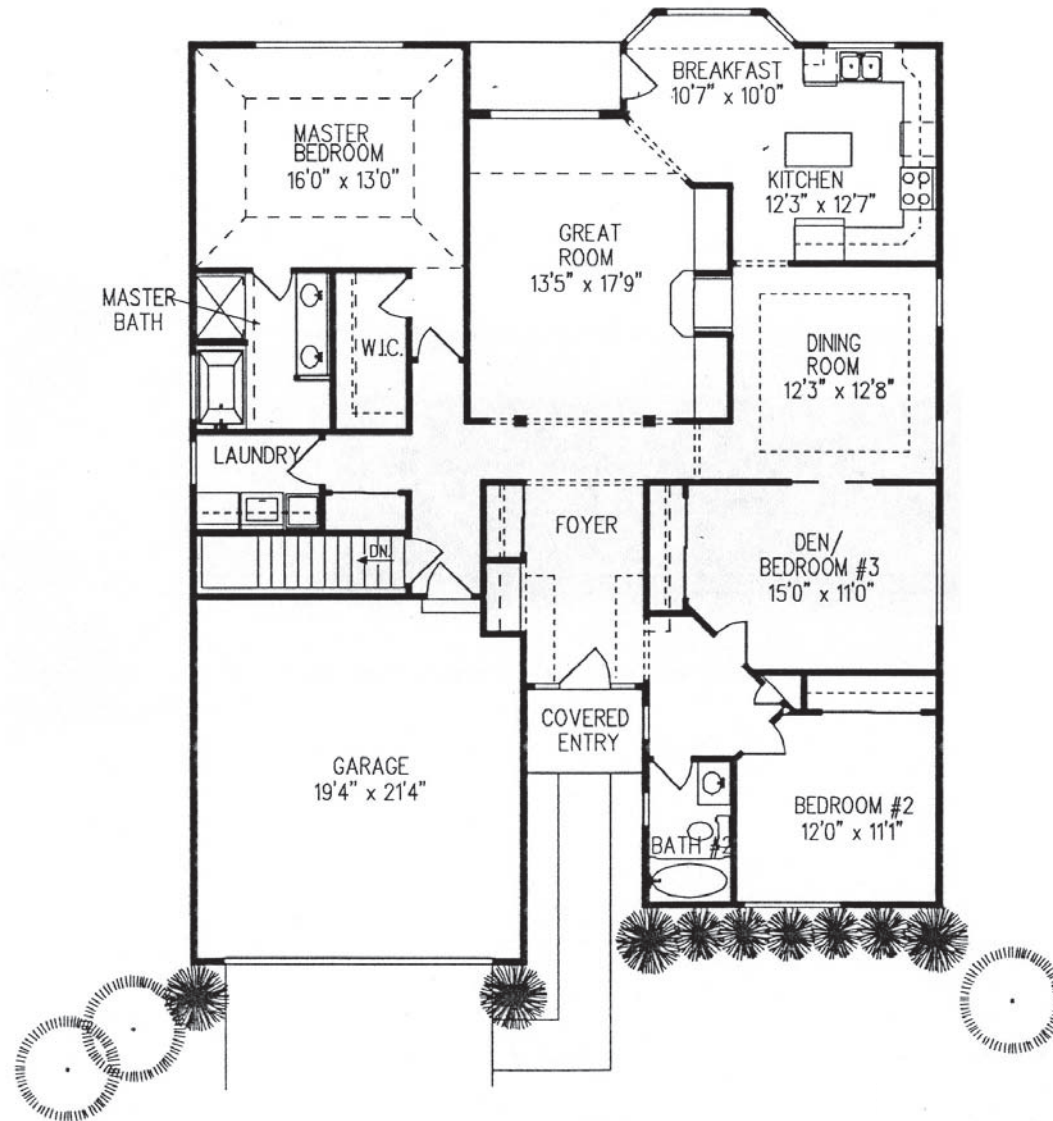

# Sorrento

RANCH » 1,841 Square Feet Living

- » Three Bedroom
- » Two Full Bath
- » Kitchen
- » Breakfast Room
- » Great Room
- » Dining Room
- » Den
- » Laundry
- » Full Basement
- » Two Car Garage

FIRST FLOOR