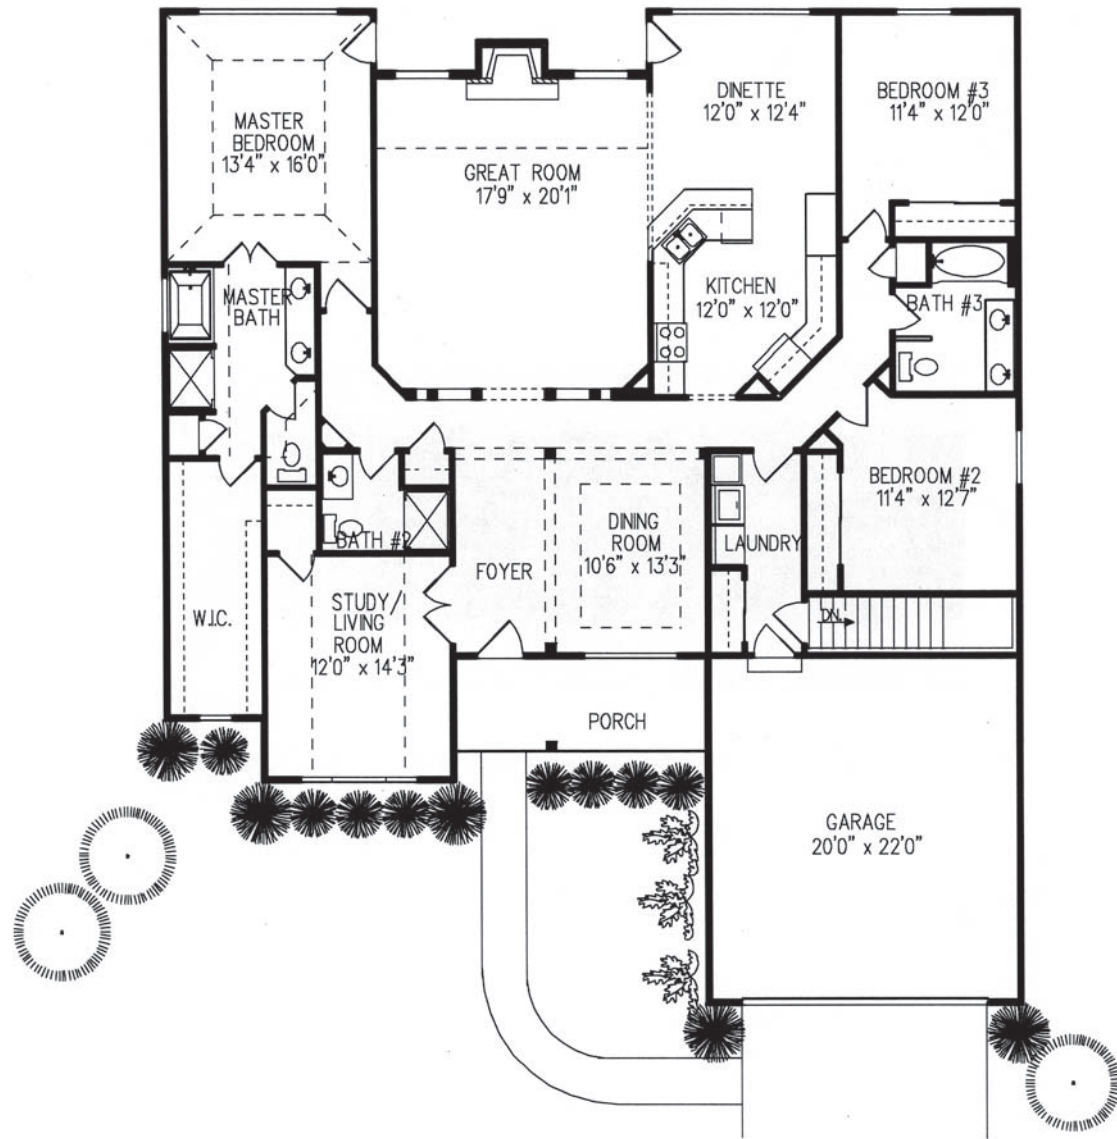

Tuscany

RANCH » 2,406 Square Feet Living

- » Three Bedroom
- » Three Full Bath
- » Kitchen
- » Dinette
- » Great Room
- » Living Room / Study
- » Dining Room
- » Laundry
- » Full Basement
- » Two Car Garage

FIRST FLOOR