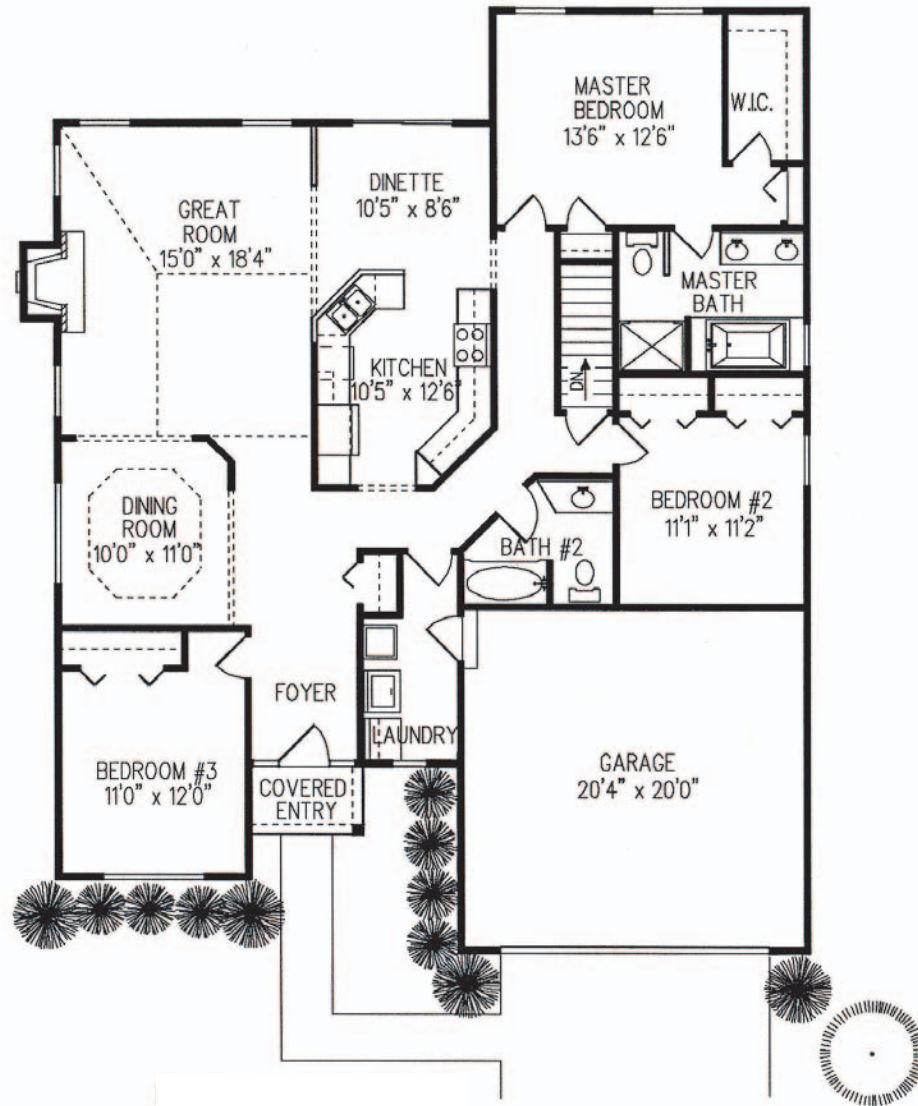

# Verona

RANCH » 1,736 Square Feet Living

- » Three Bedroom
- » Two Full Bath
- » Kitchen
- » Dinette
- » Great Room
- » Dining Room
- » Laundry
- » Full Basement
- » Two Car Garage

FIRST FLOOR